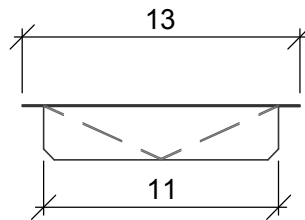

RECESSED OIL CASH TRAY

FEATURES

- Wide range of sizes available
- Welded stainless steel construction
- No exposed fasteners
- Easy installation

1 PLAN

CAPABLE OF PASSING A CARTON OF CIGARETTES

3 ISOMETRIC VIEW

INSTALL RECESSED CASH TRAY BY ROUTING OUT A HOLE IN THE COUNTERTOP (AS DETAILED)

CUT OUT SIZE: 12 1/4" X 11 1/4"

2 ELEVATION

4 SECTION

STANDARDS

The deal tray is easily installed on new or existing counters. The tray is constructed of 18 GA Stainless steel with a #4 brushed satin finish, all joints welded and ground smooth.

- Installed flush with counter top
- Brushed stainless steel finish
- Capable of passing long narrow objects

SIZES

14" x 13" x 2-9/16"

Custom sizes available.