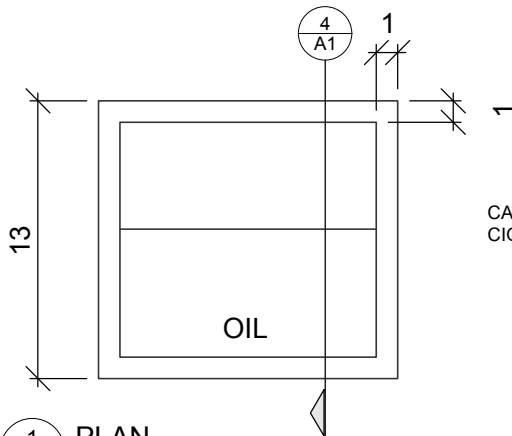

RECESSED OIL CASH TRAY

FEATURES

- Wide range of sizes available
- Welded stainless steel construction
- No exposed fasteners
- Easy installation

1 PLAN

CAPABLE OF PASSING A CARTON OF CIGARETTES

3 ISOMETRIC VIEW

INSTALL RECESSED CASH TRAY BY ROUTING OUT A HOLE IN THE COUNTERTOP (AS DETAILED)

CUT OUT SIZE: 12 1/4" X 11 1/4"

2 ELEVATION

4 SECTION

STANDARDS

The deal tray is easily installed on new or existing counters. The tray is constructed of 18 GA Stainless steel with a #4 brushed satin finish, all joints welded and ground smooth.

- Installed flush with counter top
- Brushed stainless steel finish
- Capable of passing long narrow objects

SIZES

14" x 13" x 2-9/16"

Custom sizes available.