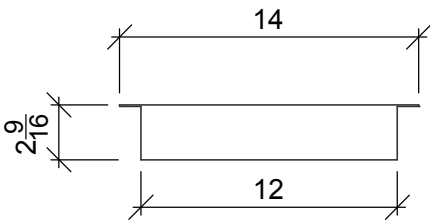

RECESSED OIL CASH TRAY

FEATURES

- Wide range of sizes available
- Welded stainless steel construction
- No exposed fasteners
- Easy installation

1 PLAN

CAPABLE OF PASSING A CARTON OF CIGARETTES

3 ISOMETRIC VIEW

INSTALL RECESSED CASH TRAY BY ROUTING OUT A HOLE IN THE COUNTERTOP (AS DETAILED)

CUT OUT SIZE: 12 1/4" X 11 1/4"

2 ELEVATION

4 SECTION

STANDARDS

The deal tray is easily installed on new or existing counters. The tray is constructed of 18 GA Stainless steel with a #4 brushed satin finish, all joints welded and ground smooth.

- Installed flush with counter top
- Brushed stainless steel finish
- Capable of passing long narrow objects

SIZES

14" x 13" x 2-9/16"

Custom sizes available.