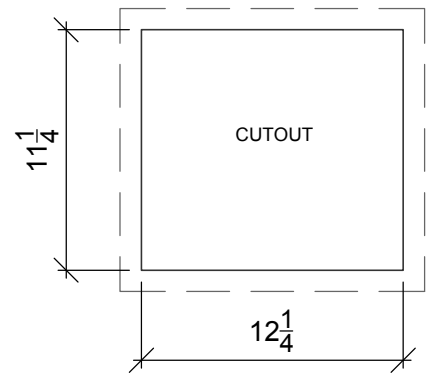

RECESSED OIL CASH TRAY

FEATURES

- Wide range of sizes available
- Welded stainless steel construction
- No exposed fasteners
- Easy installation

1 PLAN

CAPABLE OF PASSING A CARTON OF CIGARETTES

3 ISOMETRIC VIEW

INSTALL RECESSED CASH TRAY BY ROUTING OUT A HOLE IN THE COUNTERTOP (AS DETAILED)

CUT OUT SIZE: 12 1/4" X 11 1/4"

2 ELEVATION

4 SECTION

STANDARDS

The deal tray is easily installed on new or existing counters. The tray is constructed of 18 GA Stainless steel with a #4 brushed satin finish, all joints welded and ground smooth.

- Installed flush with counter top
- Brushed stainless steel finish
- Capable of passing long narrow objects

SIZES

14" x 13" x 2-9/16"

Custom sizes available.