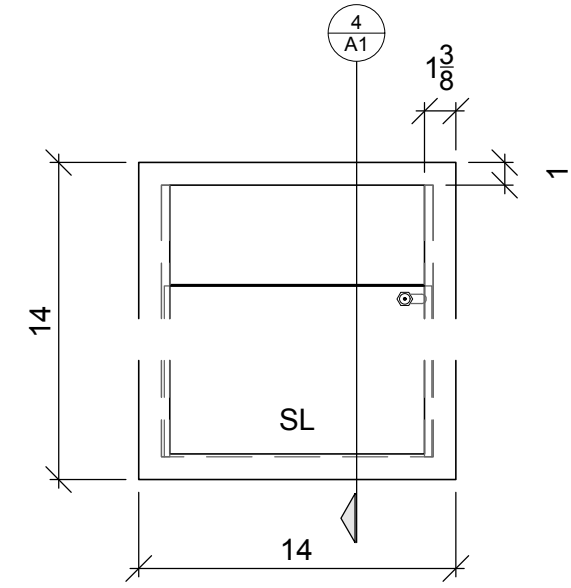

AVAILABLE SIZES	
-	14" x 14" X 2 3/4"

1 PLAN
A1

2 ELEVATION
A1

4 SECTION
A1

3 ISOMETRIC VIEW
A1

CUT OUT SIZE: 12 3/8" x 12 3/8"

<p>Total Security Solutions 170 National Park Drive Glenview, IL 60049 Phone: 517.223.7800 Fax: 517.223.0805 www.DemandTSS.com</p>	<p>PROJECT NAME: RECESSED SLIDING LID DEAL TRAY 14" x 14" x 2 3/4"</p>	<p>DATE: 1.11.18 DRAWN BY: SRK ENG. BY: CHECKED BY:</p>	<p>SHEET TITLE: DETAILS</p>	<p>SHEET NUMBER: A1</p>					
	<p>The information in this drawing is confidential. It is for the use of TOTAL SECURITY SOLUTIONS. Writing, reproduction and/or distribution outside of TOTAL SECURITY SOLUTIONS is prohibited.</p>	<table border="1"> <thead> <tr> <th>REV#</th> <th>DATE</th> <th>DESCRIPTION</th> </tr> </thead> <tbody> <tr> <td>A</td> <td></td> <td></td> </tr> </tbody> </table>	REV#	DATE	DESCRIPTION	A			<p>JOB#: SALES</p>
REV#	DATE	DESCRIPTION							
A									