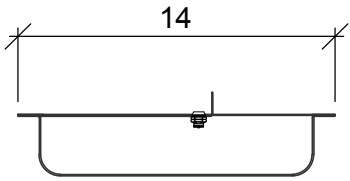

AVAILABLE SIZES	
-	14" x 14" X 2 3/4"

1 PLAN
A1

2 ELEVATION
A1

4 SECTION
A1

3 ISOMETRIC VIEW
A1

CUT OUT SIZE: 12 3/8" x 12 3/8"

<p>Total Security Solutions 170 National Park Drive Glenview, IL 60049 Phone: 517.223.7800 Fax: 517.223.0805 www.DemandTSS.com</p>	<p>PROJECT NAME: RECESSED SLIDING LID DEAL TRAY 14" x 14" x 2 3/4"</p>	<p>DATE: 1.11.18 DRAWN BY: SRK ENG. BY: CHECKED BY:</p>	<p>SHEET TITLE: DETAILS</p>	<p>SHEET NUMBER: A1</p>					
	<p>The information in this drawing is confidential. It is for the use of TOTAL SECURITY SOLUTIONS. Writing, reproduction and/or distribution outside of TOTAL SECURITY SOLUTIONS is prohibited.</p>	<table border="1"> <thead> <tr> <th>REV#</th> <th>DATE</th> <th>DESCRIPTION</th> </tr> </thead> <tbody> <tr> <td>A</td> <td></td> <td></td> </tr> </tbody> </table>	REV#	DATE	DESCRIPTION	A			<p>JOB#: SALES</p>
REV#	DATE	DESCRIPTION							
A									