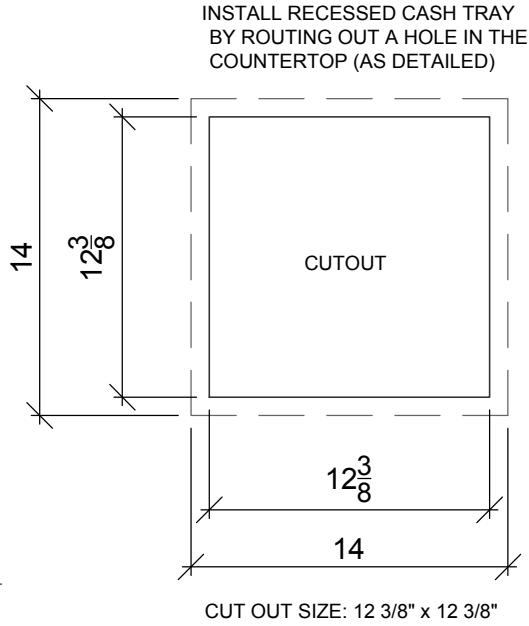

AVAILABLE SIZES	
-	14" x 14" X 2 3/4"

1 PLAN
A1

2 ELEVATION
A1

4 SECTION
A1

3 ISOMETRIC VIEW
A1

CUT OUT SIZE: 12 3/8" x 12 3/8"

<p>Total Security Solutions 170 National Park Drive Glenview, IL 60049 Phone: 517.223.7800 Fax: 517.223.0805 www.DemandTSS.com</p>	<p>PROJECT NAME: RECESSED SLIDING LID DEAL TRAY 14" x 14" x 2 3/4"</p>	<p>DATE: 1.11.18 DRAWN BY: SRK ENG. BY: CHECKED BY:</p>	<p>SHEET TITLE: DETAILS</p>	<p>SHEET NUMBER: A1</p>					
	<p>The information in this drawing is confidential. It is for the use of TOTAL SECURITY SOLUTIONS. Writing, reproduction and/or distribution outside of TOTAL SECURITY SOLUTIONS is prohibited.</p>	<table border="1"> <thead> <tr> <th>REV#</th> <th>DATE</th> <th>DESCRIPTION</th> </tr> </thead> <tbody> <tr> <td>A</td> <td></td> <td></td> </tr> </tbody> </table>	REV#	DATE	DESCRIPTION	A			<p>JOB#: SALES</p>
REV#	DATE	DESCRIPTION							
A									